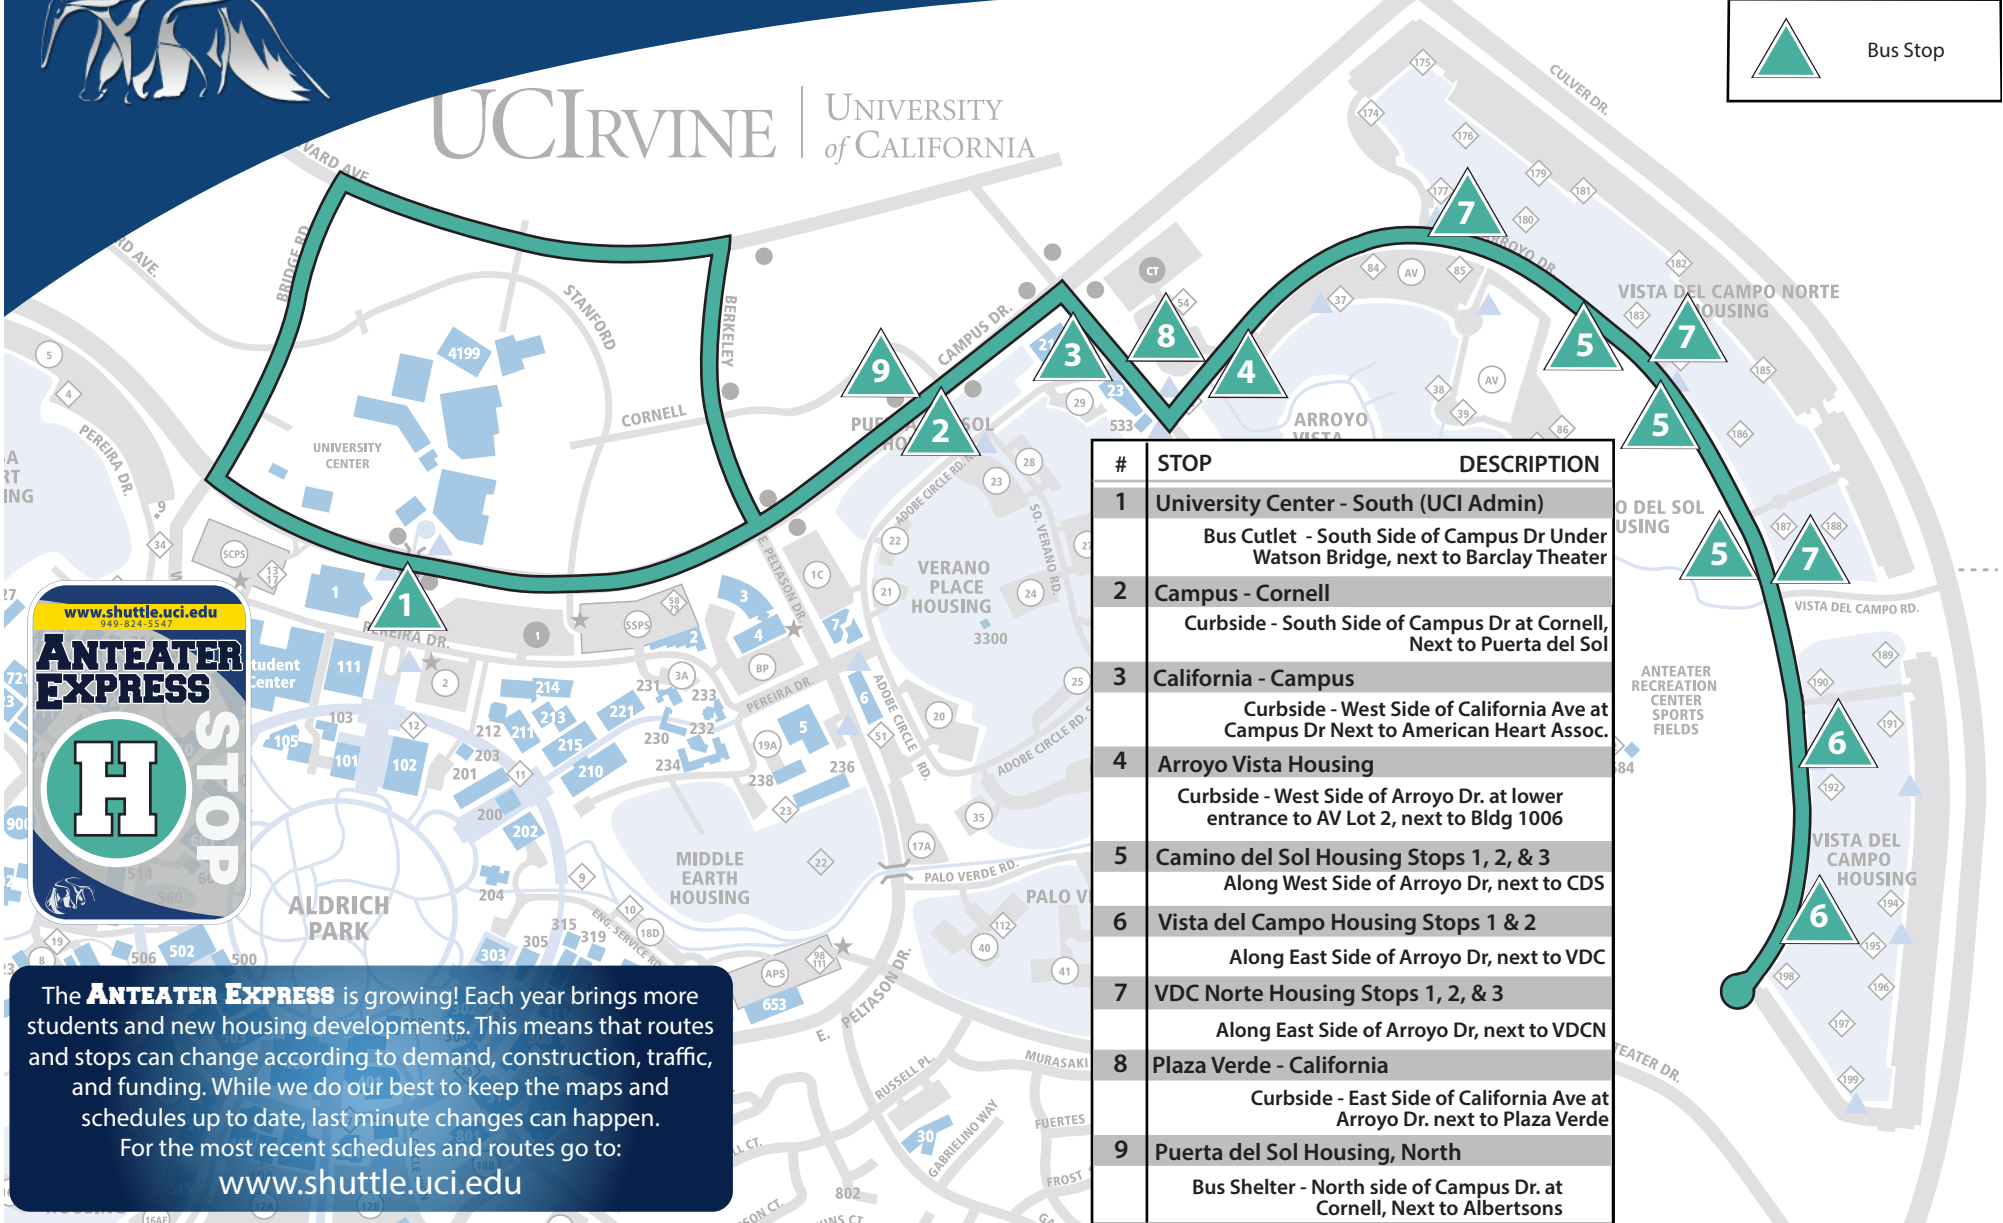

# ANTEATER EXPRESS

UCIRVINE | UNIVERSITY of CALIFORNIA

## H LINE: ACC HOUSING

The **ANTEATER EXPRESS** is growing! Each year brings more students and new housing developments. This means that routes and stops can change according to demand, construction, traffic, and funding. While we do our best to keep the maps and schedules up to date, last minute changes can happen. For the most recent schedules and routes go to: [www.shuttle.uci.edu](http://www.shuttle.uci.edu)

#	STOP	DESCRIPTION
1	University Center - South (UCI Admin)	Bus Cutlet - South Side of Campus Dr Under Watson Bridge, next to Barclay Theater
2	Campus - Cornell	Curbside - South Side of Campus Dr at Cornell, Next to Puerta del Sol
3	California - Campus	Curbside - West Side of California Ave at Campus Dr Next to American Heart Assoc.
4	Arroyo Vista Housing	Curbside - West Side of Arroyo Dr. at lower entrance to AV Lot 2, next to Bldg 1006
5	Camino del Sol Housing Stops 1, 2, & 3	Along West Side of Arroyo Dr, next to CDS
6	Vista del Campo Housing Stops 1 & 2	Along East Side of Arroyo Dr, next to VDC
7	VDC Norte Housing Stops 1, 2, & 3	Along East Side of Arroyo Dr, next to VDCN
8	Plaza Verde - California	Curbside - East Side of California Ave at Arroyo Dr. next to Plaza Verde
9	Puerta del Sol Housing, North	Bus Shelter - North side of Campus Dr. at Cornell, Next to Albertsons