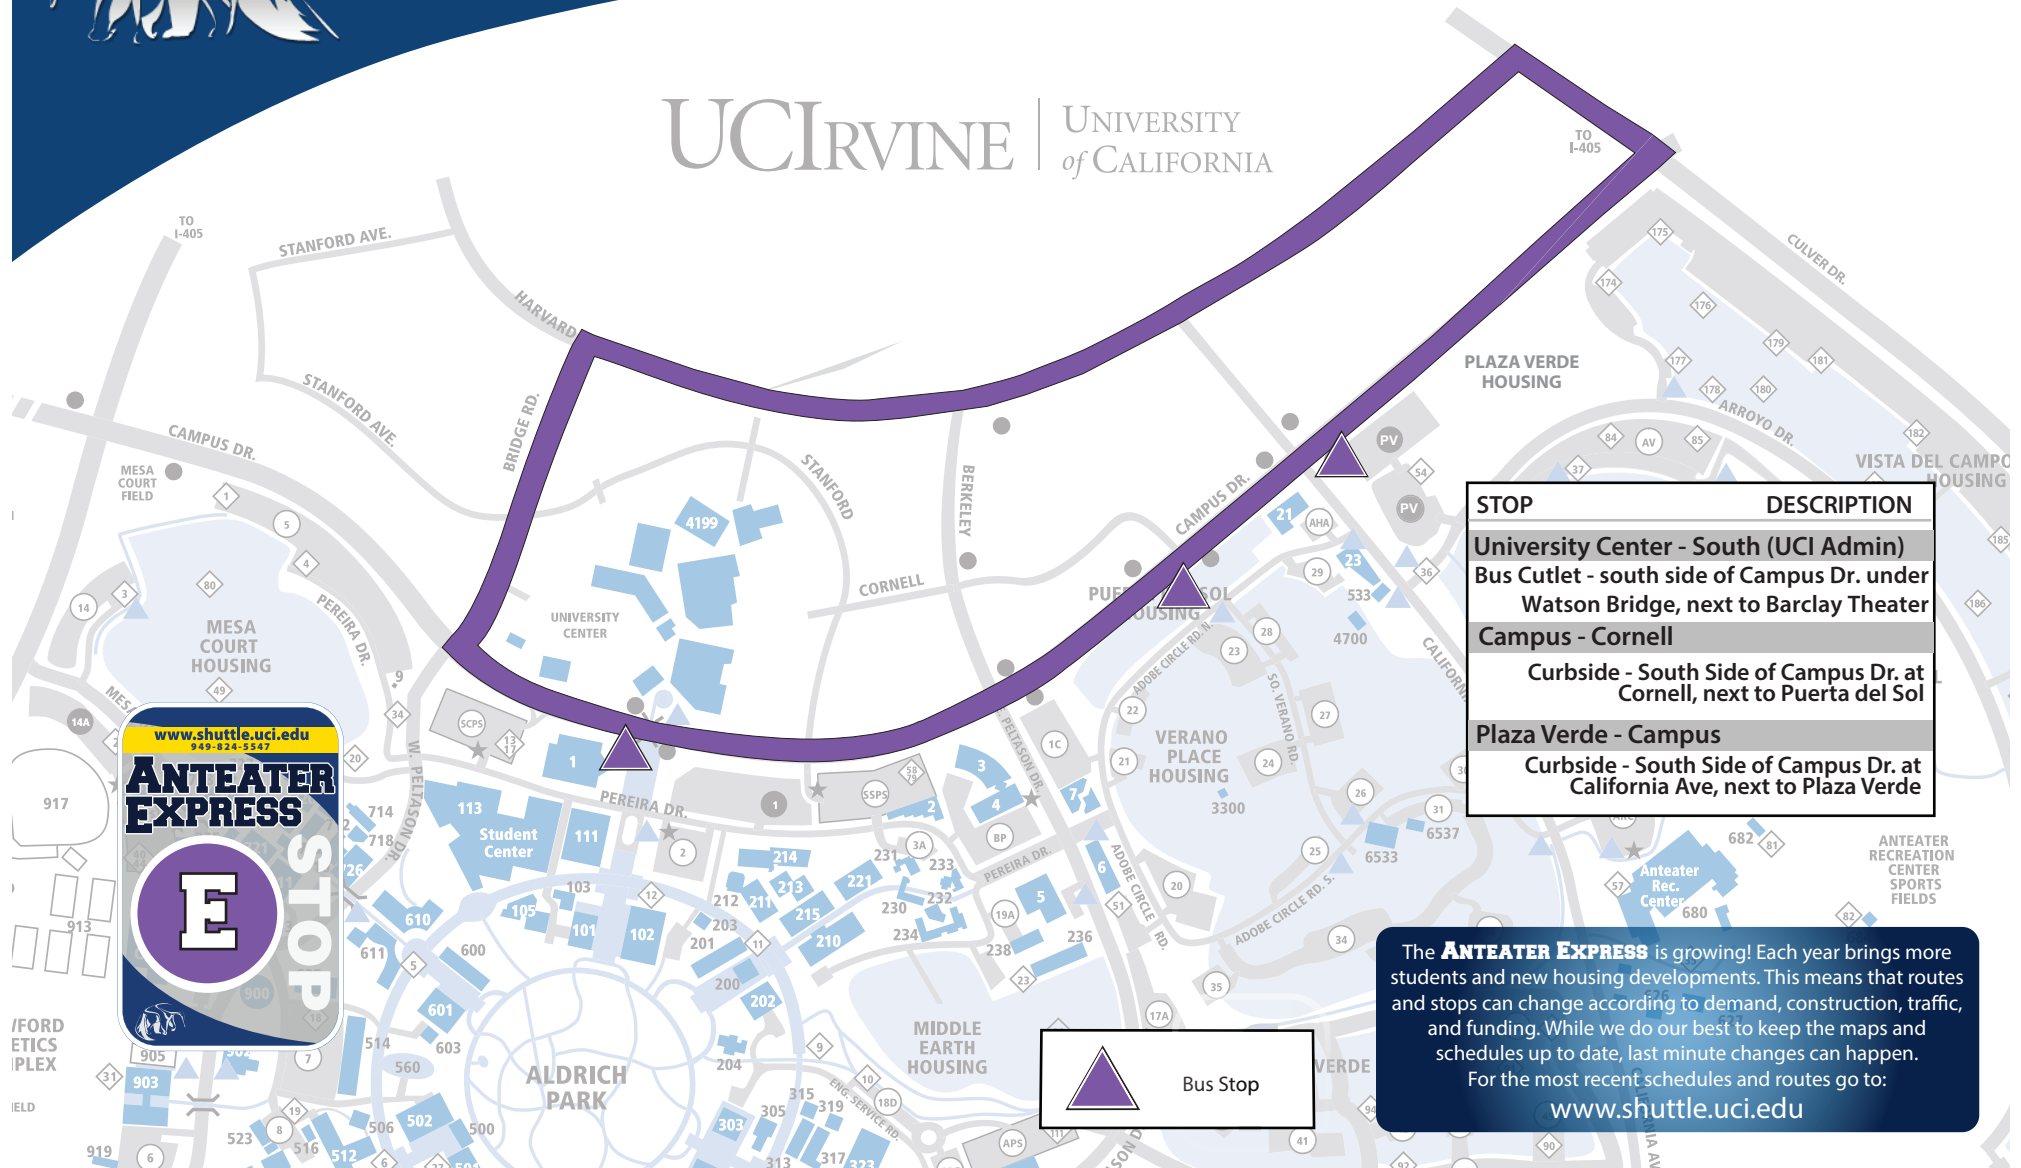

ANTEATER EXPRESS

E LINE: Plaza Express

UCIRVINE | UNIVERSITY OF CALIFORNIA

STOP	DESCRIPTION
University Center - South (UCI Admin)	
Bus Cutlet - south side of Campus Dr. under Watson Bridge, next to Barclay Theater	
Campus - Cornell	
Curbside - South Side of Campus Dr. at Cornell, next to Puerta del Sol	
Plaza Verde - Campus	
Curbside - South Side of Campus Dr. at California Ave, next to Plaza Verde	

The **ANTEATER EXPRESS** is growing! Each year brings more students and new housing developments. This means that routes and stops can change according to demand, construction, traffic, and funding. While we do our best to keep the maps and schedules up to date, last minute changes can happen. For the most recent schedules and routes go to: www.shuttle.uci.edu