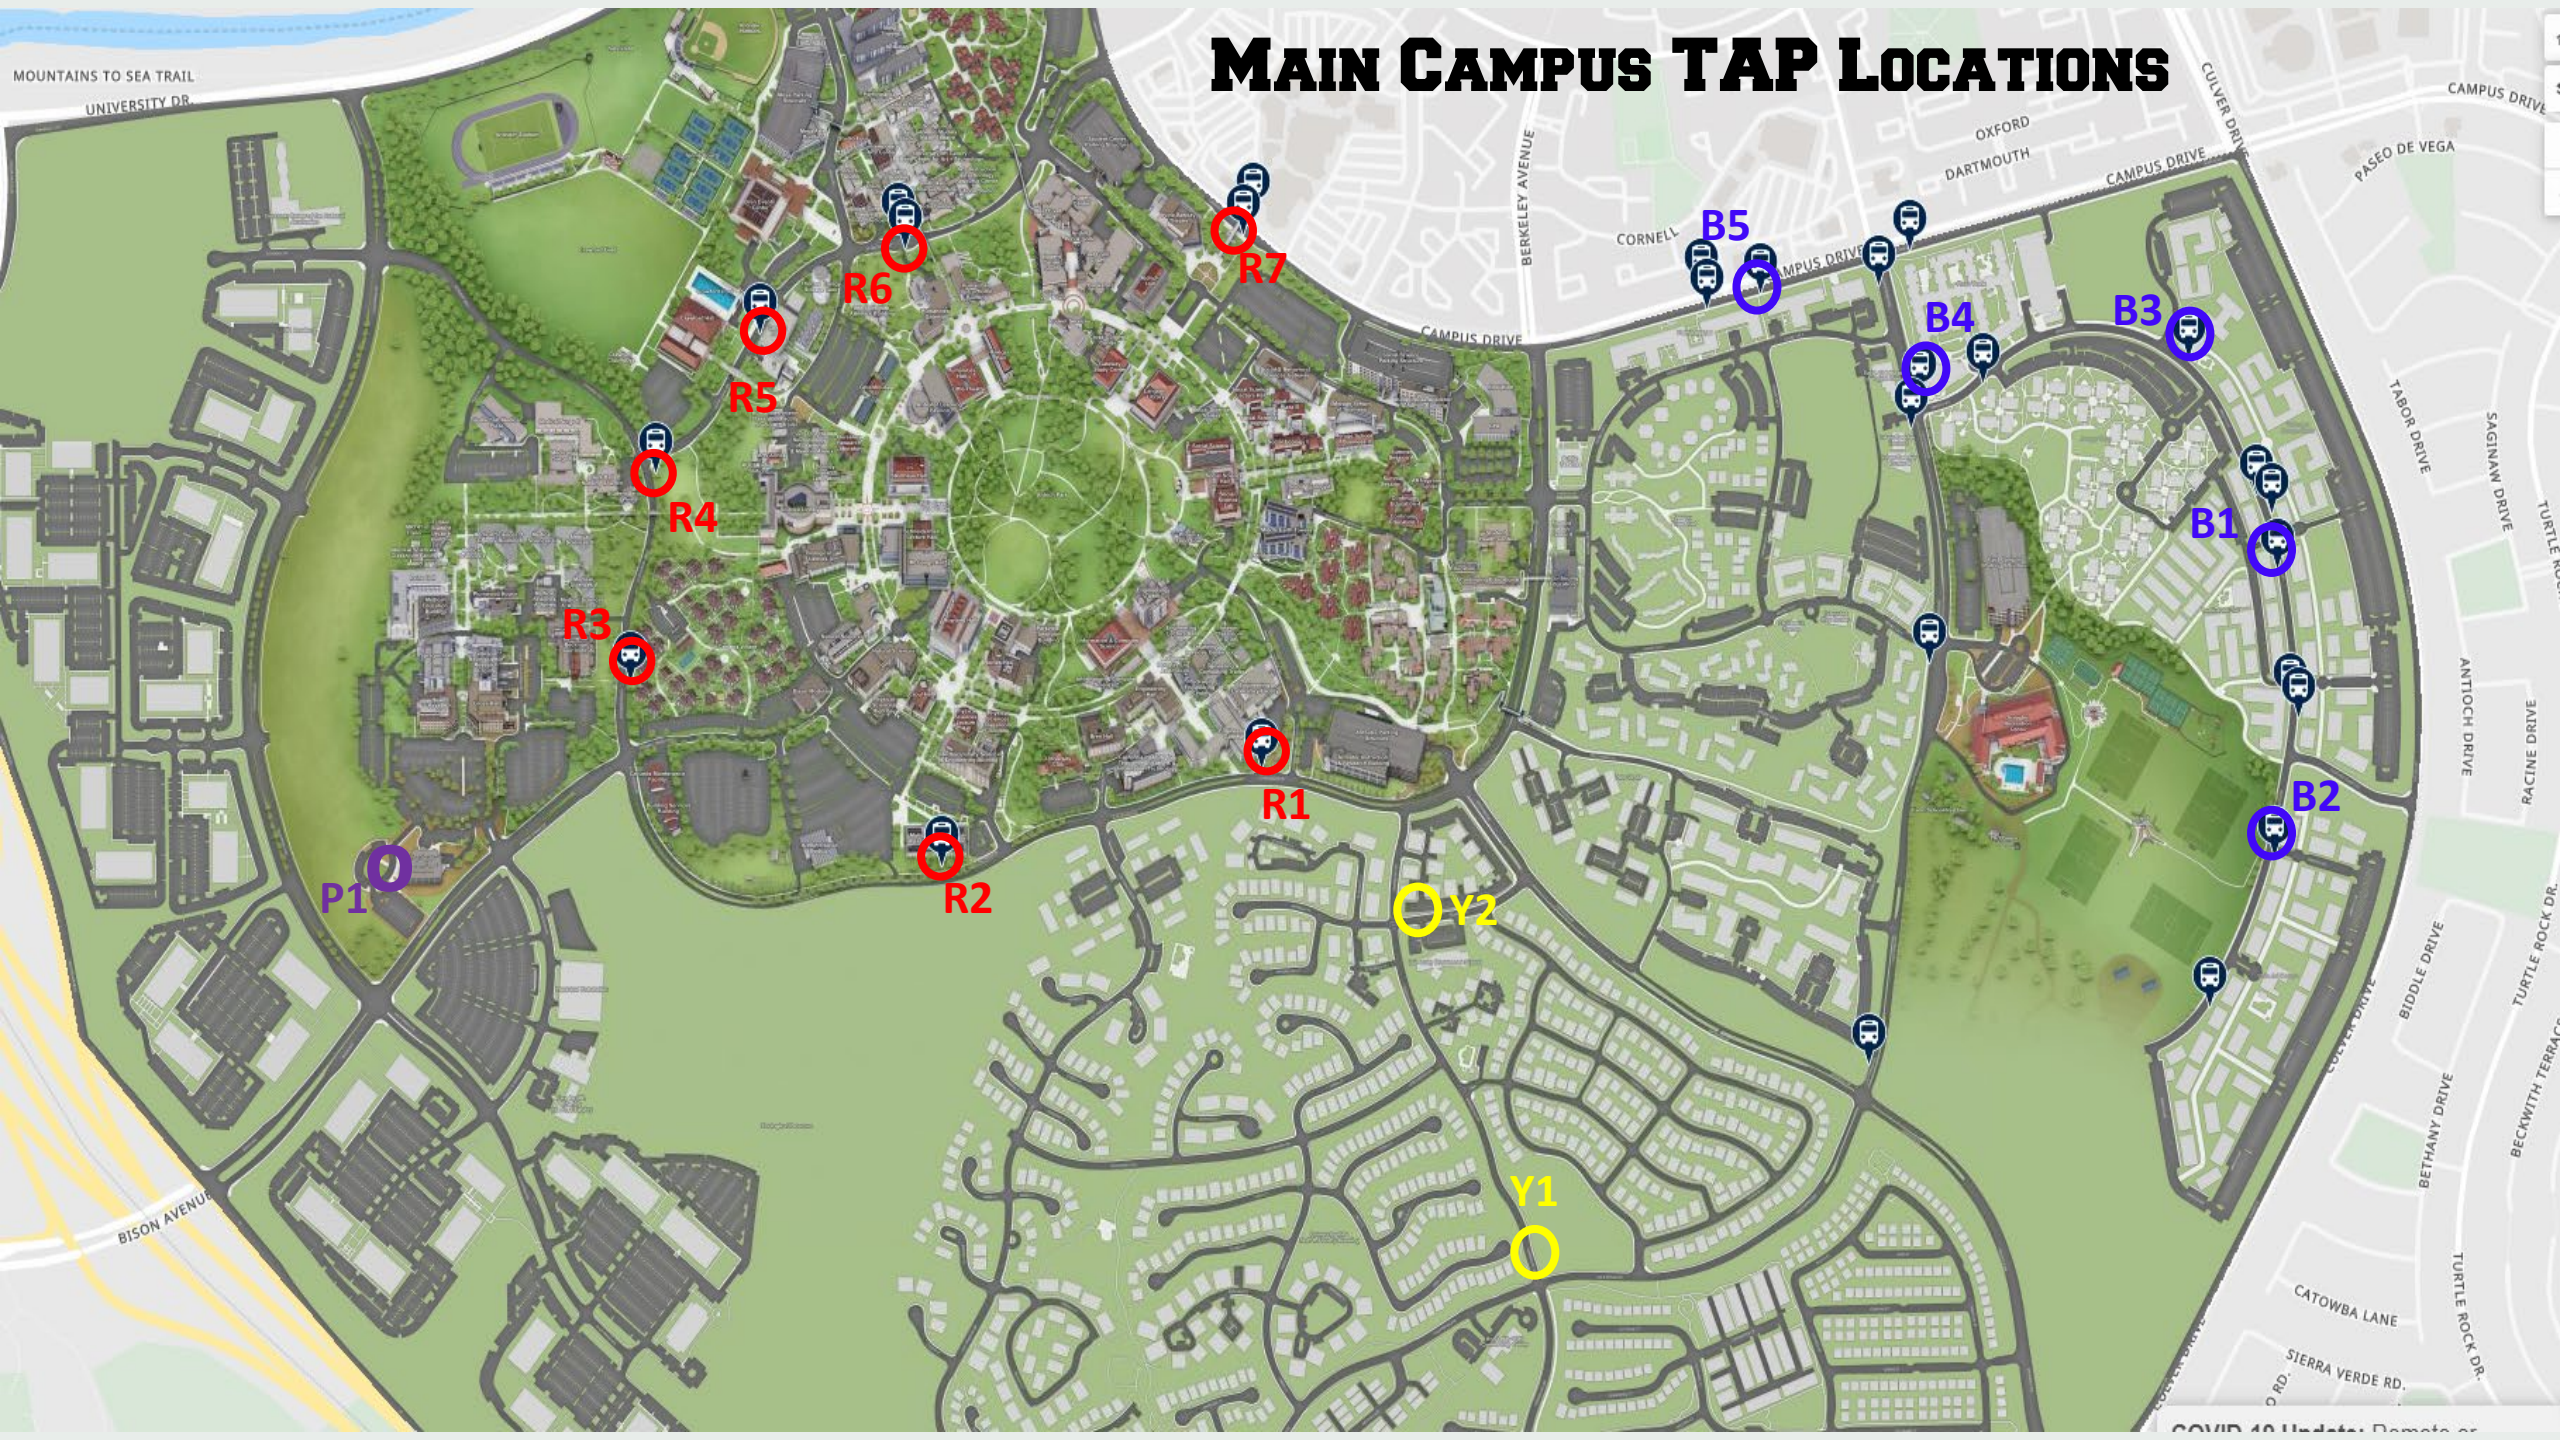

MAIN CAMPUS TAP LOCATIONS

P1

R3

R4

R5

R6

R7

R2

R1

Y2

Y1

B5

B4

B3

B1

B2

NORTH CAMPUS TAP LOCATION

TAP Map Location Identifier	Stop Description with Google Maps Clickable Link	TAP Stop Photo
Y2	Curbside - South Side of Russell Pl. Next to Montessori School	UH - Russell Pl. (South)
Y1	Curbside - East Side of Gabrelino Dr. Next to Park	UH - Gabrelino Dr. (East)
R7	Bus Cutlet - South Side of Campus Dr Under Watson Bridge	University Center, South
R6	Bus Cutlet - South/East Side of West Peltason at Mesa Rd, Next to Humanities	Humanities & Fine Arts, South
R5	Bus Cutlet - West Peltason, Across Street from Bren Events Center & Crawford Hall	Bren Events Center - Crawford Hall
R4	Curbside - West Peltason @ Academy Way	West Peltason - Academy Way
R3	Curbside - West Peltason @ Bison Ave, Next to Campus Village	West Peltason - Bison
R2	Bus Cutlet - East Peltason, Next to MSTB	Physical Sciences/MSTB
R1	Bus Cutlet - East Peltason, Next to Engineering Gateway	Engineering
P1	Round-about in Front of Eye Institute	GH - Eye Institute
H2	Curbside - South Side of Campus Dr Next to Hydrogen Fueling Station	North Campus
B5	Curbside - South Side of Campus Dr @ Cornell	Puerta del Sol Sol, South
B4	Curbside - East side of California Ave @ Arroyo Dr, Next to Plaza Verde	Plaza Verde Housing
B3	Curbside - East Side of Arroyo Dr @ Vista del Campo Rd	VDC Norte Stop #3
B2	Curbside - East Side of Arroyo Dr, Next to Bldg 621	621 VDC Stop #2
B1	Curbside - West Side of Arroyo Dr, Next to Bldg 32201-32222	CDS Stop #2